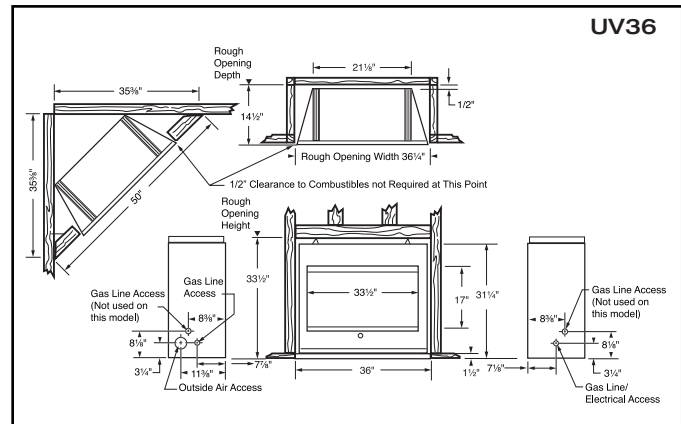

length Heart of your home
Performance

The FireStage Series Vent-Free Fireboxes
 Models • UVSRC36/42 • UV33/UV33C • UV36

Interior Firebox Hearth Dimensions

Model	Front Width A	Back Width B	Depth C
UVSRC36A	35" (889 mm)	23 1/8" (589 mm)	16 1/4" (413 mm)
UVSRC42A	40 3/4" (683 mm)	32 7/8" (559 mm)	18 1/2" (451 mm)
UVDR36C	35" (889 mm)	23 1/8" (589 mm)	16 1/4" (413 mm)
UVDC42C	41 3/4" (683 mm)	32 7/8" (559 mm)	18 1/2" (451 mm)
UVDC36 / UVDR36	35" (889 mm)	23 1/8" (589 mm)	16 1/4" (413 mm)
UVDC42 / UVDR42	41" (1041 mm)	32" (813 mm)	18 1/4" (464 mm)
UV33/UV33C	30" (762 mm)	20" (508 mm)	16 3/4" (426 mm)
UV36	30 1/2" (775 mm)	20 1/4" (514 mm)	11" (279 mm)